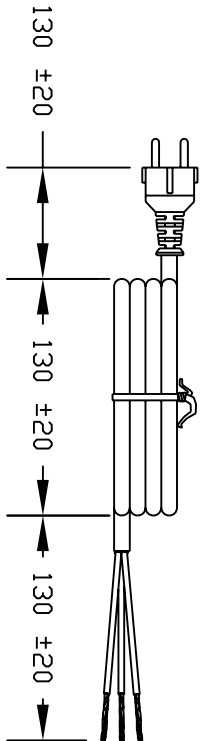

VOLEX RESERVES THE RIGHT TO ALTER NON-CRITICAL DIMENSIONS WITHOUT NOTICE.

PACKAGING: FOLD & TIE

- NOTES
- 1) CORDAGE: HD5VV-F 3x1.0MM², BLACK (LEAD FREE)
 - 2) APPROVALS:
 - 3) RATING: 10 AMP @ 250 VOLTS
 - 4) PACKAGING: 25 PIECES PER CARTON
 - 5) ALL DIMENSIONS IN MILLIMETERS

	<input checked="" type="checkbox"/> Indianapolis, IN <input type="checkbox"/> Conover, N.C. <input type="checkbox"/> Freemont, CA <input type="checkbox"/> Aguascalientes, MX <input type="checkbox"/> Tijuana, Mexico <input type="checkbox"/> Hermosillo, MX <input type="checkbox"/> Clinton, AR <input type="checkbox"/> Kanato, Canada	Proprietary Notice: This document is the property of Volex Incorporated. The information contained herein is not to be disclosed to anyone without the express written consent of Volex Inc.	MATERIAL: PLUG: PVC-BLACK JACKET: PVC-BLACK LEAD FREE	FINISH: JACKET: SMOOTH
	This document is the property of Volex Incorporated. The information contained herein is not to be disclosed to anyone without the express written consent of Volex Inc.			

1	C.U.D - NEW RELEASE	9/25/07

SCALE: NDT TO SCALE	ECD: N/A	ITEM DESCRIPTION: EUROPEAN POWER SUPPLY CORD (2 METER)
TOLERANCE UNLESS OTHERWISE SPECIFIED: .XXX ± .005 .XX ± .02 .X ± .03 FRACT: ± 1/32 ANGULAR ± 1/2°	APPROVED: STC	DRAWN BY: STC
		DATE: 9/25/07
	PART NO: 17800 10 C3	